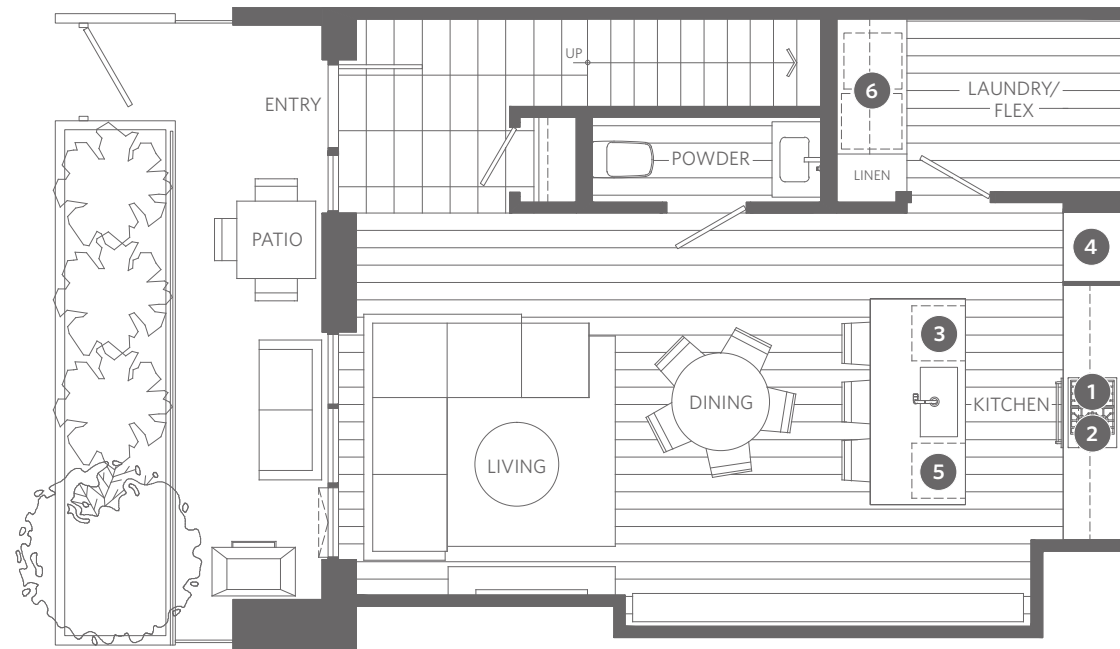

TOWNHOME 1 | 2 BED + 2 BATH + POWDER + FLEX

INTERIOR 1,353 SF

EXTERIOR 145 SF

THE PACIFIC

BY GROSVENOR

- 1** 30" gas cooktop by Wolf
30" integrated hood fan by Faber
- 2** 24" convection oven by Wolf
- 3** 24" microwave by Wolf
- 4** 30" integrated refrigerator with freezer drawers by Sub-Zero
- 5** 24" integrated dishwasher by Miele
- 6** High-efficiency washer and dryer by Miele (side by side)
- 7** Custom closet by Snaidero

MAIN LEVEL

SECOND LEVEL

LEVEL 1