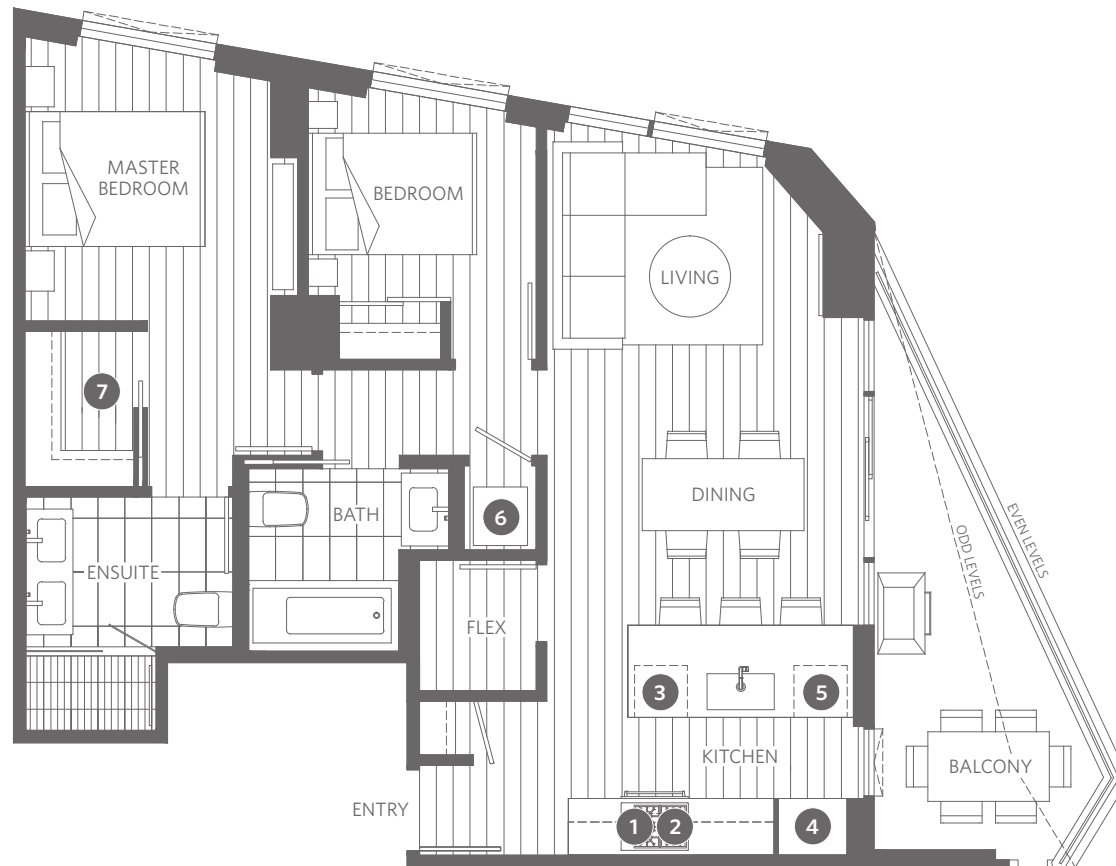

# PLAN B6 | 2 BED + 2 BATH + FLEX

INTERIOR 820 SF

EXTERIOR 58 SF (ODD)  
105 SF (EVEN)

# THE PACIFIC

BY GROSVENOR

- 1** 30" gas cooktop by Wolf  
30" integrated hood fan by Faber
- 2** 24" convection oven by Wolf
- 3** 24" microwave by Wolf
- 4** 30" integrated refrigerator with  
freezer drawers by Sub-Zero
- 5** 24" integrated dishwasher by Miele
- 6** High-efficiency washer and dryer  
by Miele
- 7** Custom closet by Snaidero

LEVEL 20-29

LEVEL 11-19

N

0 1 2 3 6 10FT