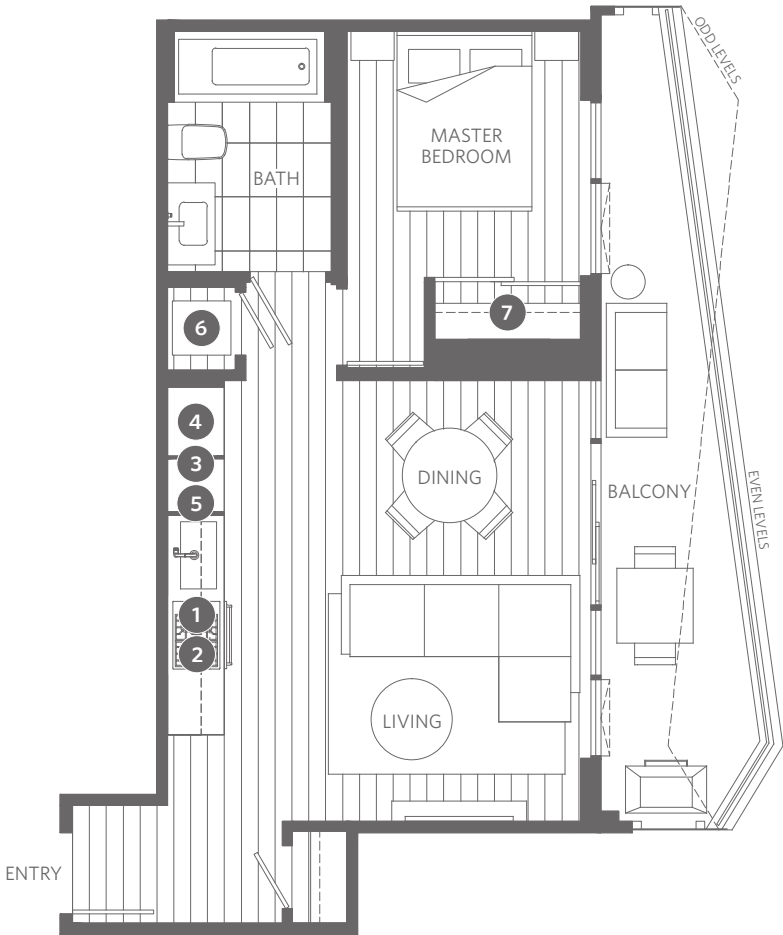

PLAN A1 | 1 BED + 1 BATH

INTERIOR 564 SF

EXTERIOR 96 SF (ODD)

132 SF (EVEN)

THE PACIFIC

BY GROSVENOR

- 1 30" gas cooktop by Wolf
- 2 30" integrated hood fan by Faber
- 3 24" convection oven by Wolf
- 4 24" microwave by Wolf
- 5 30" integrated refrigerator with freezer drawers by Sub-Zero
- 6 24" integrated dishwasher by Miele
- 7 High-efficiency washer and dryer by Miele
- 8 Custom closet by Snaidero

LEVEL 20-29

LEVEL 11-19

LEVEL 8-10

LEVEL 4-7