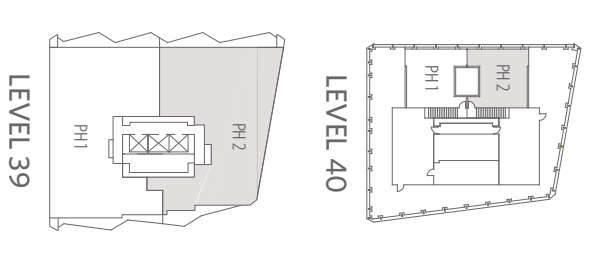

# THE PACIFIC

BY GROSVENOR

INTERIOR 2,773 SF  
EXTERIOR 1,020 SF

- 1 36" gas cooktop by Wolf  
36" integrated hood fan by Faber
- 2 30" convection wall-oven by Wolf
- 3 30" microwave by Wolf
- 4 36" integrated refrigerator by Sub-Zero
- 5 18" integrated freezer column by Sub-Zero
- 6 24" integrated wine fridge by Miele
- 7 18" full-height pull-out pantry by Snaidero
- 8 24" integrated dishwasher by Miele
- 9 High-efficiency washer and dryer by Miele (side by side)
- 10 Custom closet by Snaidero