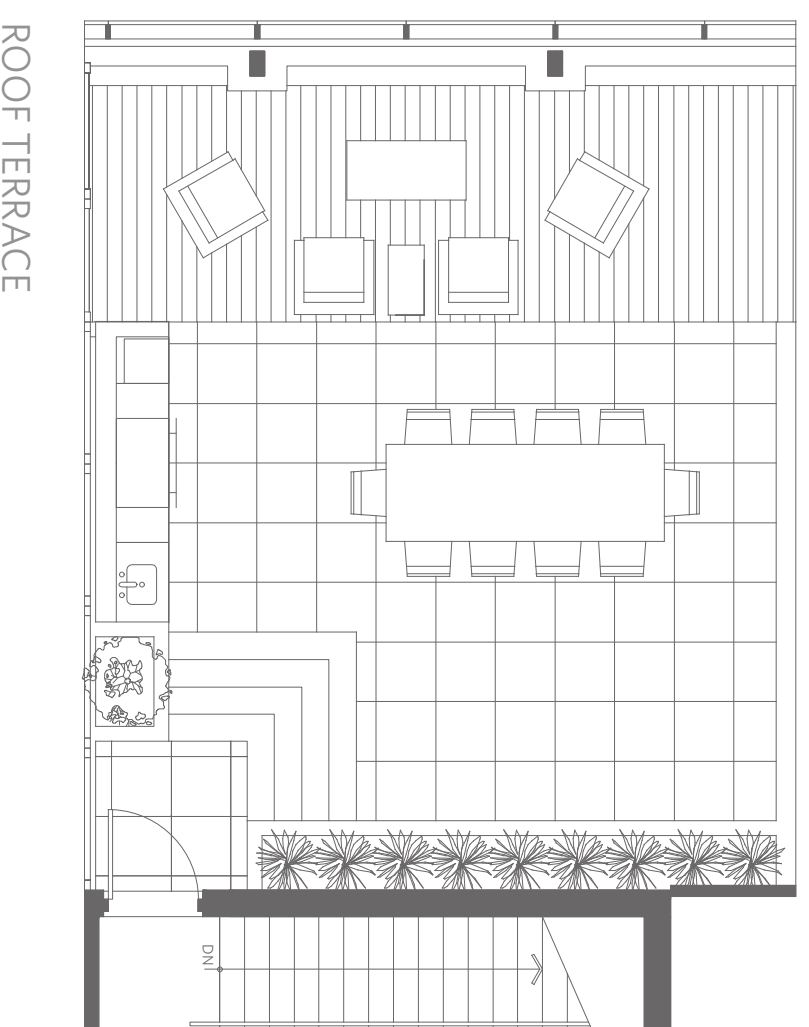

# PENTHOUSE 2

4 BED + 3 BATH + POWDER + LAUNDRY + FLEX + FAMILY + ROOF TERRACE

# THE PACIFIC

BY GROSVENOR

INTERIOR 2,773 SF  
EXTERIOR 1,020 SF

- 1 36" gas cooktop by Wolf  
36" integrated hood fan by Faber
- 2 30" convection wall-oven by Wolf
- 3 30" microwave by Wolf
- 4 36" integrated refrigerator by Sub-Zero
- 5 18" integrated freezer column by Sub-Zero
- 6 24" integrated wine fridge by Miele
- 7 18" full-height pull-out pantry by Snaidero
- 8 24" integrated dishwasher by Miele
- 9 High-efficiency washer and dryer by Miele (side by side)
- 10 Custom closet by Snaidero